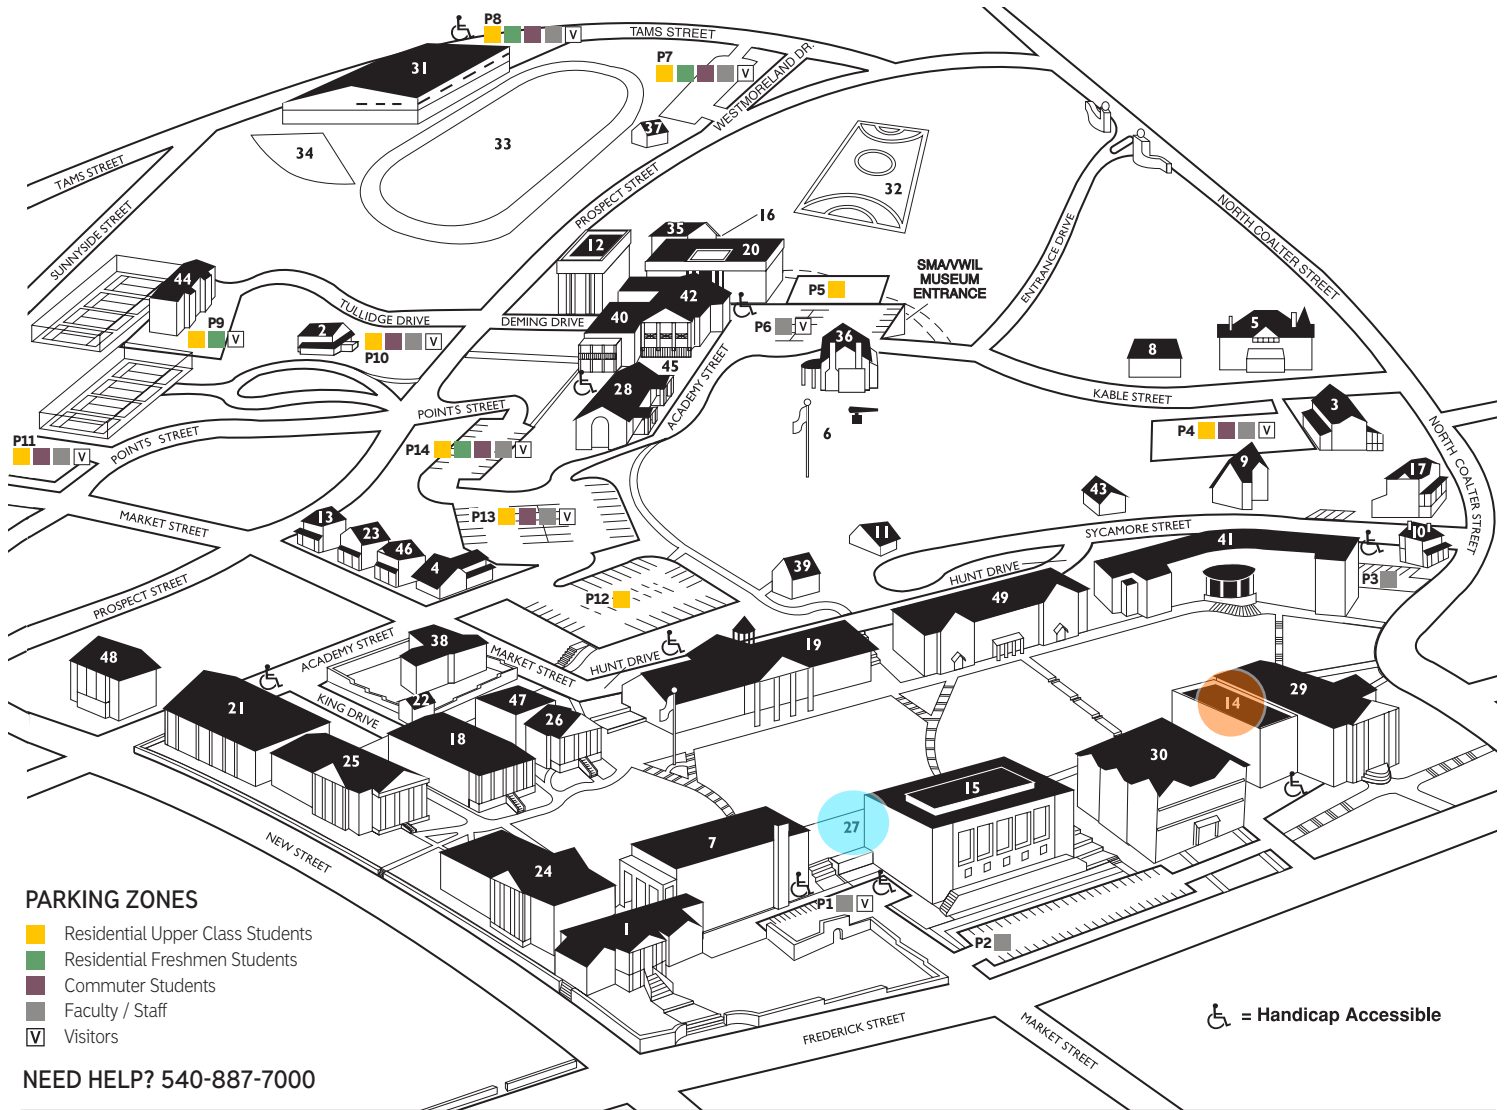

MARY BALDWIN UNIVERSITY MAIN CAMPUS

PARKING ZONES

- Residential Upper Class Students
- Residential Freshmen Students
- Commuter Students
- Faculty / Staff
- V Visitors

= Handicap Accessible

NEED HELP? 540-887-7000

1 Administration Building • Admissions • Financial Aid 2 MBU Online 3 Alumnae House 4 Blakely House - Health Center 5 Bowman House 6 Cannon Hill 7 Carpenter Academic Hall 8 Carriage House 9 Chris House 10 Coalter Street Residence House 11 Crone House 12 Bertie Murphy Deming Fine Arts Center • Fletcher Collins, Jr. Theatre 13 Edmondson House 14 James D. Francis Auditorium 15 Martha Stackhouse Grafton Library • Center for Student Success • Information Technology • Support Services 16 Grounds Building 17 Hawpe House • Office of Integrated Communications 18 Hill Top Residence Hall 19 Lyda B. Hunt Dining Hall • Campus Store • Hunt Gallery • Nuthouse 20 Kable Residence Hall	21 William Wayt King Residence Hall 22 Little House 23 Market Street House - VWIL 24 Agnes R. McClung Residence Hall 25 Baldwin Memorial Residence Hall 26 Flora McElwee Miller Chapel 27 Barbara Kares Page Terrace 28 William G. Pannill Student Center • College of Education • University Cafe • Post Office 29 Jesse Cleveland Pearce Science Center 30 PEG Center 31 Physical Activities Center 32 Lower Athletic Field 33 Upper Athletic Field/Track 34 Softball Field 35 Physical Plant 36 President's House 37 Prospect Street House 38 Rose Terrace • Sponsored Programs and Undergraduate Research • Shakespeare and Performance 39 Scott House 40 Kable House • Inclusive Excellence • Student Life 41 Samuel R. Spencer Jr. Residence Hall	42 Student Activities Center • Business Office • University Advancement 43 Taylor House - Campus Safety 44 Tullidge Residence Hall 45 Cynthia Haldenby Tyson Terrace 46 VWIL Supply House 47 Consuelo Slaughter Wenger Hall • Registrar • Spencer Center for Civic & Global Engagement 48 Woodrow Terrace Residence House 49 Margaret C. Woodson Residence Hall

PARKING

- P1 Administration Lot
- P2 Grafton Lot
- P3 Spencer Lot
- P4 Alumnae House Lot
- P5 Kable Lot
- P6 SAC Lot
- P7 Westmoreland Lot
- P8 PAC Lot
- P9 Tullidge Lot
- P10 MBU Online Lot
- P11 Points Street Lot
- P12 Sky I
- P13 Sky II
- P14 Sky III